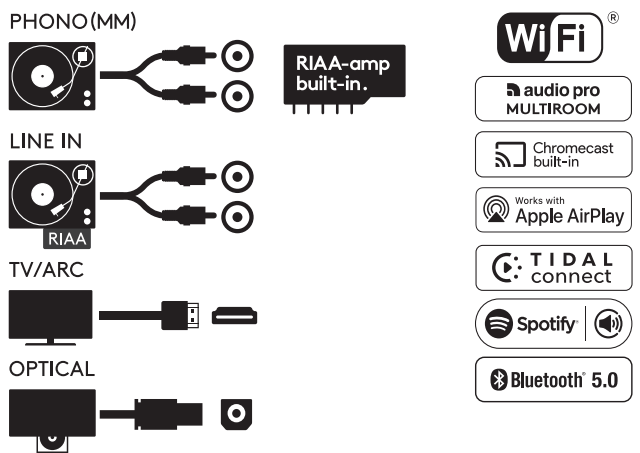

Streaming services available: Amazon Music, Deezer, iHeart Radio, Napster, Qobuz, QQ Music, Spotify, Tidal, Tuneln, VTuner and many more via Google Cast and AirPlay 2.

TOP 4 FEATURES:

Great sound quality for both music and movies.

One solution to meet both needs with excellent performance in both areas.

Compatible with AirPlay 2, Google Cast, Spotify Connect, Tidal Connect and Audio Pro Multiroom system.

With the built in RIAA amplifier you are able to play music from your turntable directly into the speaker.

Excellent TV-compatibility and user friendliness with ARC. tunes in different rooms, you decide.

[SHORT DESCRIPTION]

C20

This active stereo speaker is the right choice when you want one compact solution to meet two different needs. When you need a speaker to perform extraordinary well when watching TV as well as listening to your favourite music. This is the optimal speaker to perform both tasks in a powerful way. The C20 offers 3 different multiroom solutions; AirPlay 2, Google Cast as well as Audio Pro’s own multiroom system.

TOP 4 FEATURES:

Great sound quality for both music and movies.

AirPlay 2, Google Cast, and Audio Pro Multiroom system.

Built in RIAA amplifier.

Excellent TV-compatibility with ARC.

SPECIFICATIONS

Type: Powered stereo speaker with bass reflex

Amplifier: Digital Class D, 2x30W + 130W

Tweeter: 2 x 1"

Woofer: 1 x 6.5"

Frequency range: 45–20.000 Hz

Crossover frequency: 2.500 Hz

Dimensions HxWxD: 196 x 410 x 220 mm

Inputs: WiFi, Bluetooth 5.0, Line in, Phono MM, Optical (PCM), ARC/TV

Outputs: Sub output

Wireless network compatibility: 802.11 a/b/g/n/ac, 2.4GHz/5GHz

Supported audio formats: MP3, WMA, AAC, FLAC, Apple Lossless

Power consumption WiFi/STB/ON: 1.8 W/1.8 W/9.5 W